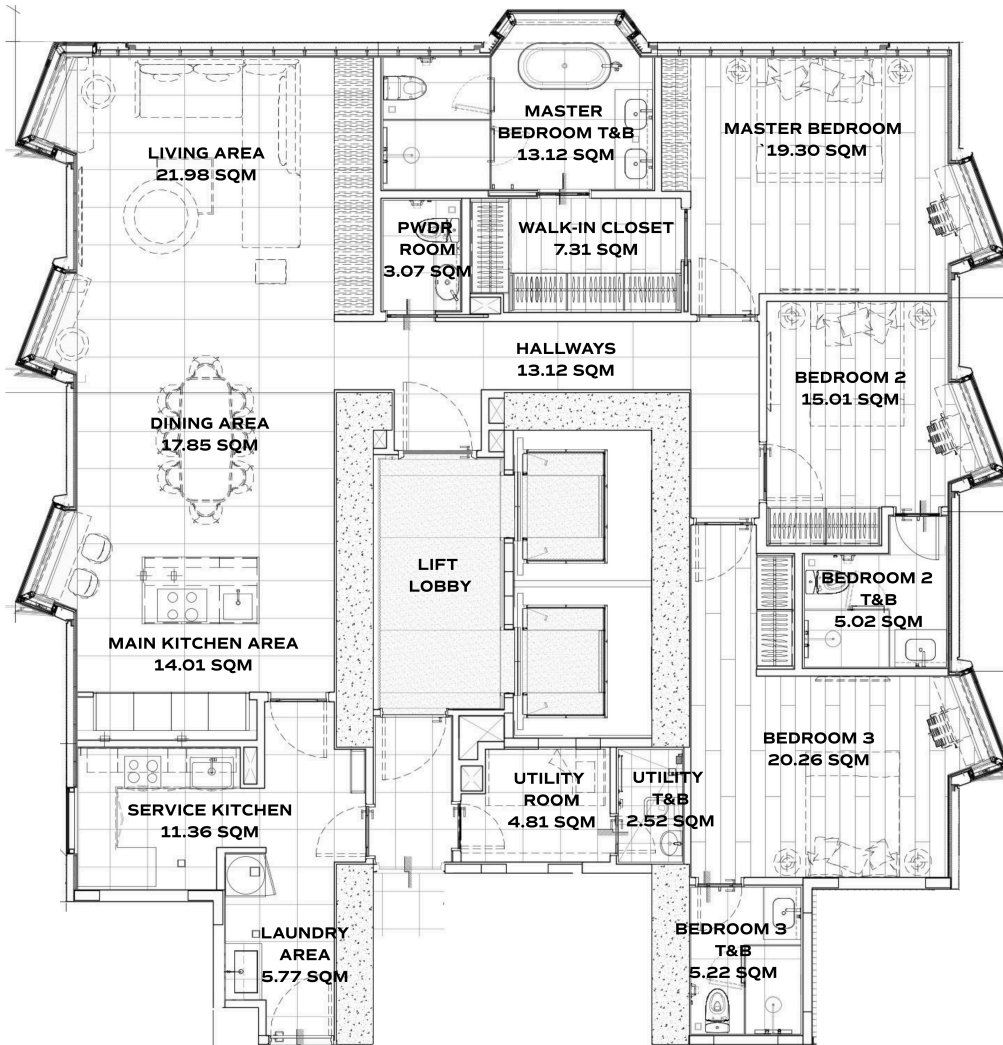

# HIGH ZONE - 3BR UNIT D 224.50 SQM

26F TO 33F, 35F TO 43F

45F TO 53F, 55F

THE ESTATE  
MAKATI

# HIGH ZONE - 3BR UNIT A 179.73 SQM

26F TO 33F, 35F TO 43F

45F TO 53F, 55F

THE ESTATE  
MAKATI

# HIGH ZONE - 3BR UNIT C 178.06 SQM

26F TO 33F, 35F TO 43F

45F TO 53F, 55F

THE ESTATE  
MAKATI