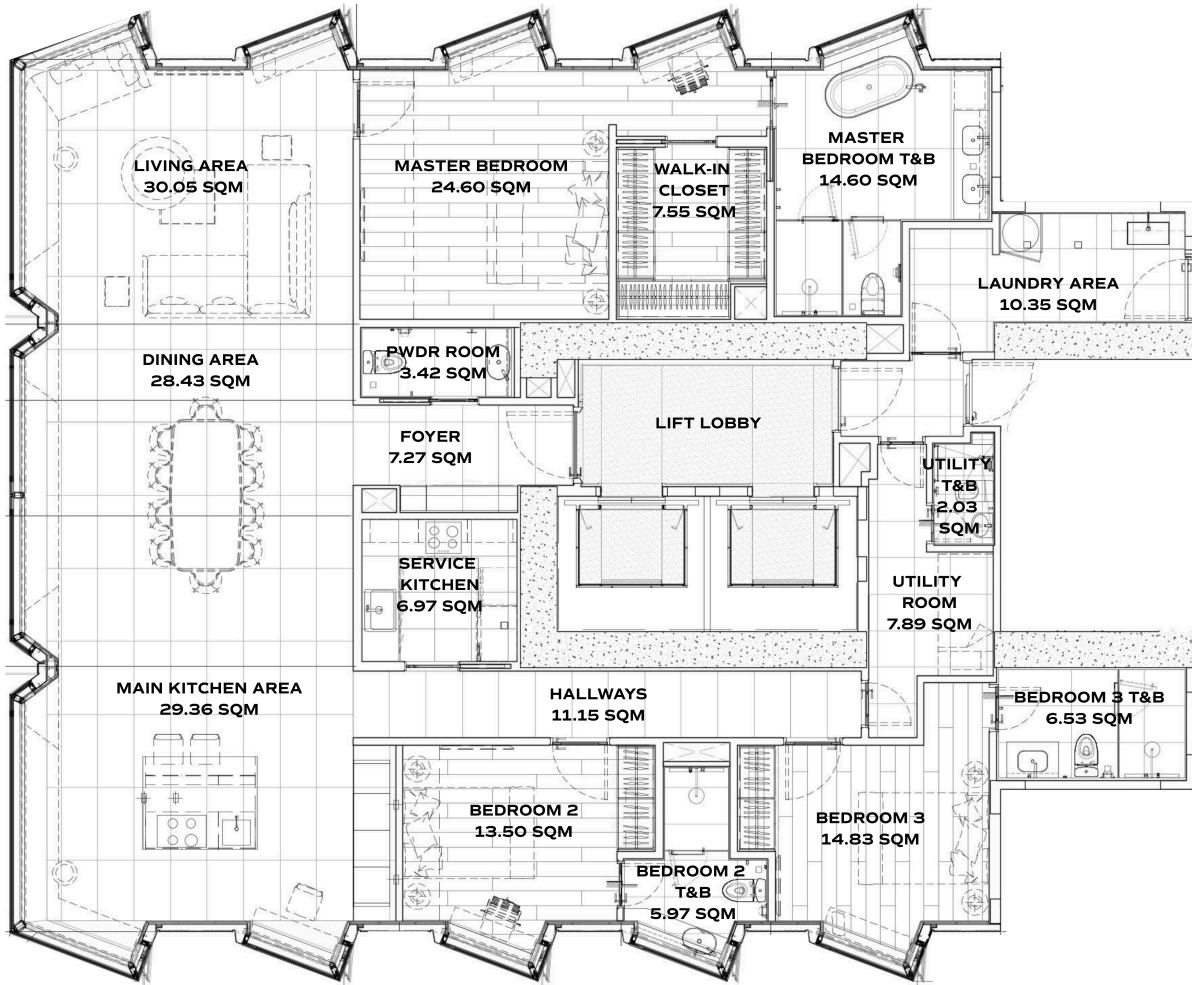

# HIGH ZONE - 3BR UNIT D 224.50 SQM

26F TO 33F, 35F TO 43F

45F TO 53F, 55F

THE ESTATE  
MAKATI

# HIGH ZONE - 3BR UNIT A 179.73 SQM

26F TO 33F, 35F TO 43F

45F TO 53F, 55F

THE ESTATE  
MAKATI

# HIGH ZONE - 3BR UNIT C 178.06 SQM

26F TO 33F, 35F TO 43F

45F TO 53F, 55F

THE ESTATE  
MAKATI