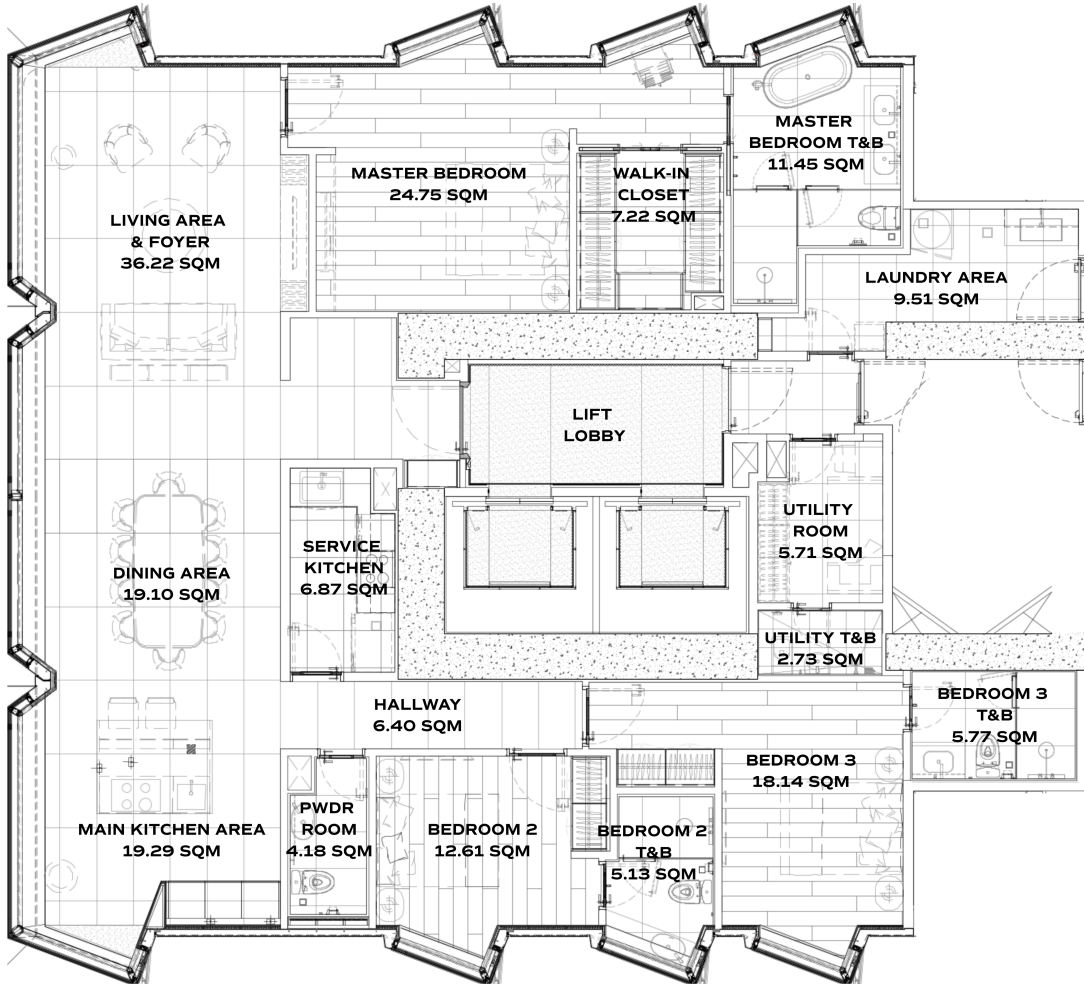

LOW ZONE - 3BR UNIT D 195.08 SQM

5F TO 12F, 15F TO 23F

THE ESTATE
MAKATI

LOW ZONE - 2BR UNIT A 151.1 SQM

5F TO 12F, 15F TO 23F

THE ESTATE
MAKATI

LOW ZONE - 2BR UNIT C 150.4 SQM

5F TO 12F, 15F TO 23F