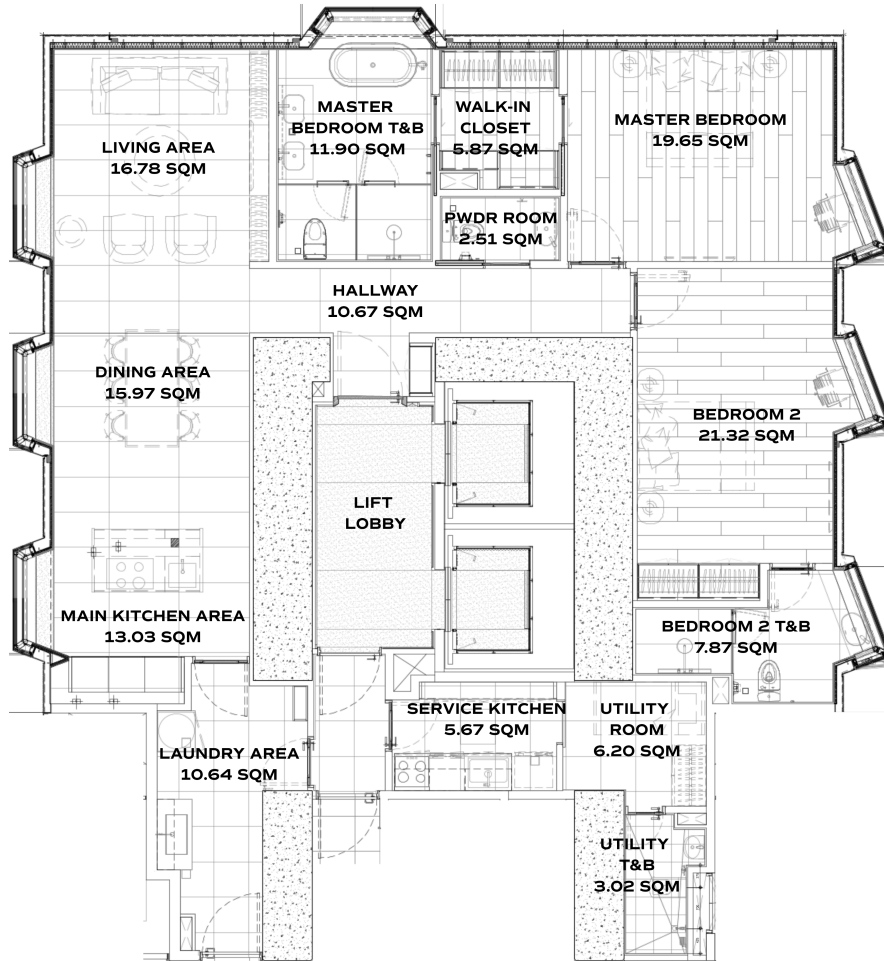

LOW ZONE - 3BR UNIT D 195.08 SQM

5F TO 12F, 15F TO 23F

THE ESTATE
MAKATI

LOW ZONE - 2BR UNIT A 151.1 SQM

5F TO 12F, 15F TO 23F

THE ESTATE
MAKATI

LOW ZONE - 2BR UNIT C 150.4 SQM

5F TO 12F, 15F TO 23F